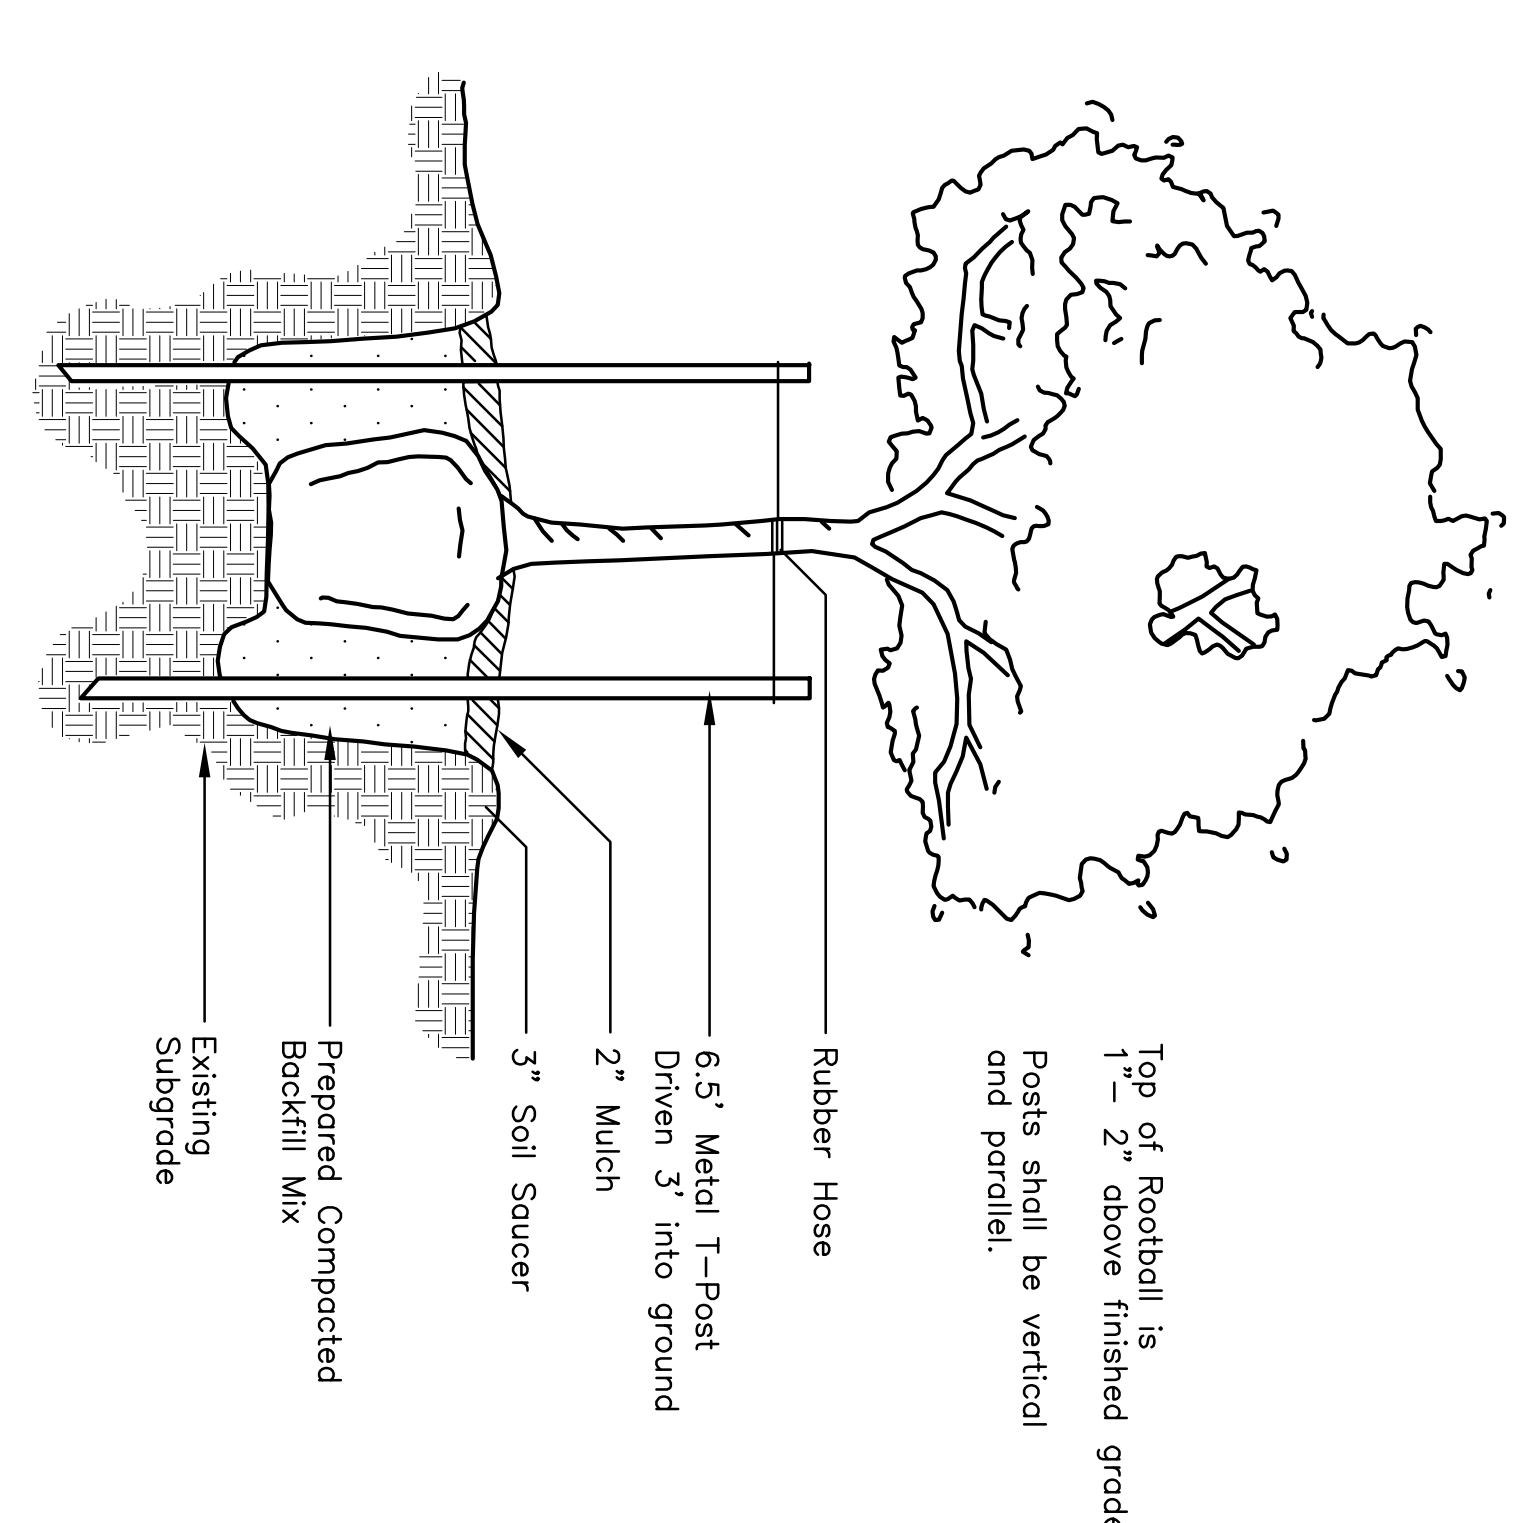

1 Tree Planting
N.T.S.

Top of Rootball is 1\"/>