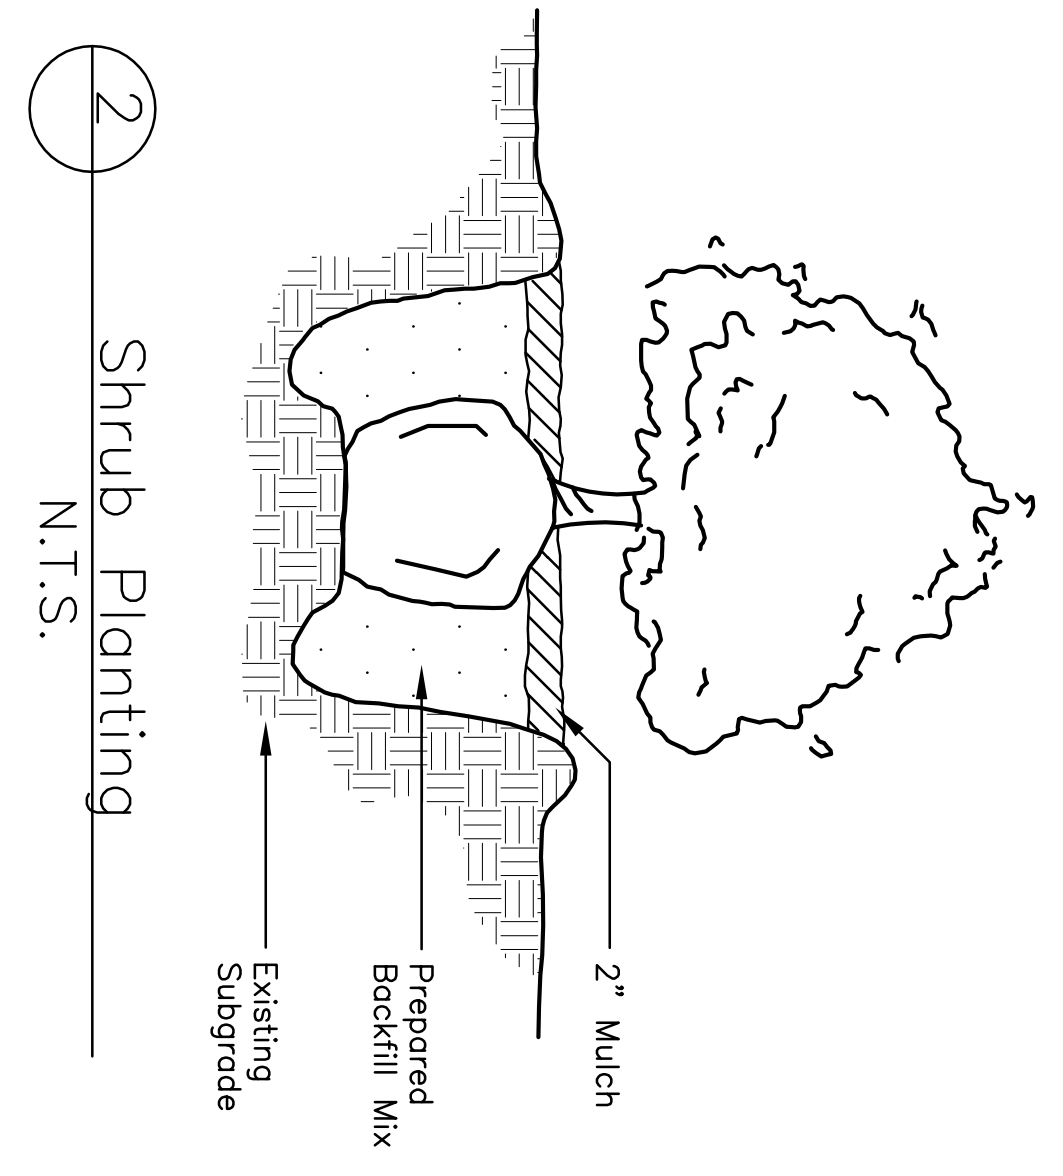

1 Tree Planting
N.T.S.

2 Shrub Planting
N.T.S.