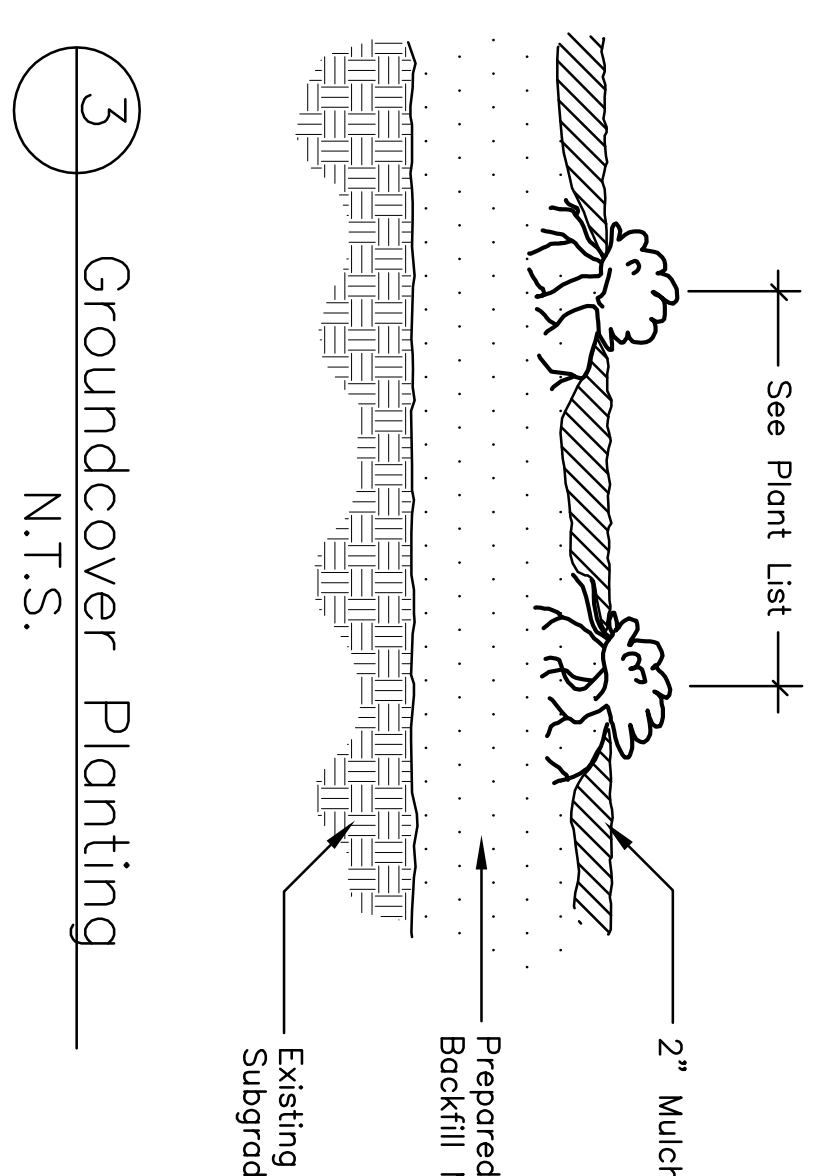

3 Groundcover Planting
N.T.S.

	ACCURATE CONSTRUCTION COMPANY 4010 Skinner Lane, Richmond, Texas, 77469 Phone: 281-341-9175, E-mail: ACCUCON@FLASH.NET			Proposed New Construction For VICTORY OF THE LAMB LUTHERAN CHURCH Cinco Ranch, Katy, Fort Bend County, Texas Reverend Nathan Buege, Pastor
	Plan Date: _____ Designer: _____	Issued For: _____ Revisions: _____		
Sheet No.